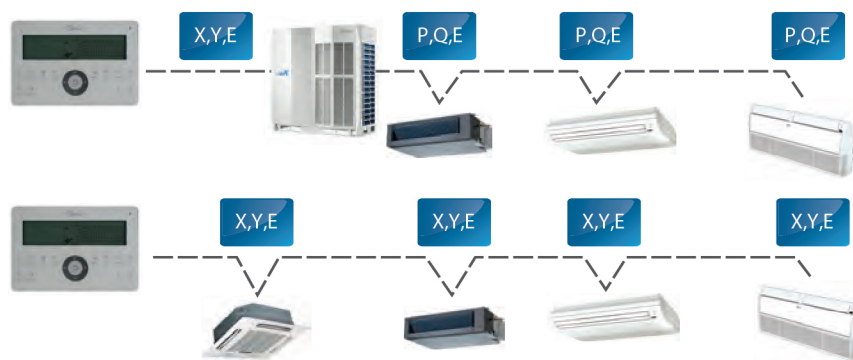

Centralized Controllers and Monitors

Indoor Centralized Controllers

- 
Swing
- 
Heat mode
- 
Cool mode
- 
Fan mode
- 
24h Timer
- 
Keyboard lock
- 
Remote controller lock
- 
Cooling lock
- 
Heating lock
- 
Dry mode
- 
Weekly schedule
- 
Clean filter reminder
- 
Network access

Centralized Control >>

Midea centralized controllers are multifunctional devices that control up to 64 indoor units within a maximum connection length of 1,200m. Users enjoy the flexibility of either controlling multiple units as a group or assigning individual temperature settings to each unit.

Multiple Lock Modes >>

In addition to locking the centralized controller's own keyboard, the centralized controller may also be used to lock each unit's operating mode or remote controller.

Wiring Flexibility >>

To simply and centralize wiring configurations, centralized controllers can be connected directly to the master outdoor unit*. Alternatively, controllers may be connected to the indoor units.

* If a controller is connected directly to an outdoor unit, the outdoor unit must be set to auto addressing mode.