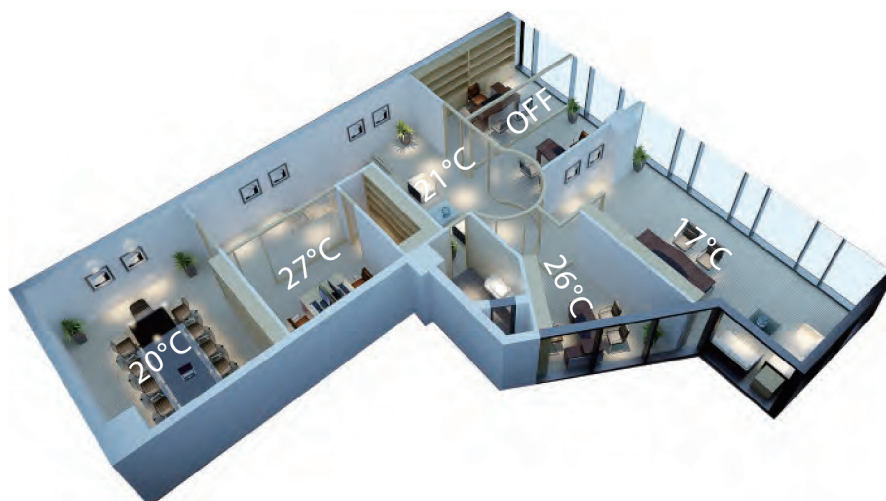

Centralized Control >>

Midea centralized controllers are multifunctional devices that control up to 64 indoor units within a maximum connection length of 1,200m. Users enjoy the flexibility of either controlling multiple units as a group or assigning individual temperature settings to each unit.