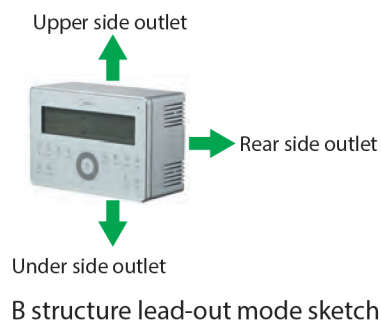

Clean Filter Reminder >>

The CCM30 centralized controller records the total running time of each indoor unit. When the accumulated running time reaches the value pre-set by the user, the system reminds the user to clean the indoor unit's filter,

Flexibility >>

For installation flexibility, the CCM30 is available in two versions, either with or without a casing.

*A and B structure is available for CCM30

B structure lead-out mode sketch

Stylish Design >>